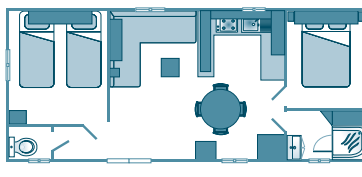

Comfort Plus Range

Cottage Comfort Plus 2 bedrooms - 4/5 people - 27 m²

Age of rental: from 7 to 9 years

Description: air-conditioned accommodation

- bedroom n°1: 1 double bed 140 x 190
- bedroom n°2: 2 single beds 80 x 190
- 1 convertible 120 x 190 sofa bed (living room)
- kitchenette (fridge-freezer, hotplate, extractor hood, crockery and kitchen utensils, soft pad coffee maker, microwave)
- bathroom + separate toilet
- covered terrace: 18 m² + garden furniture + 2 sunbeds