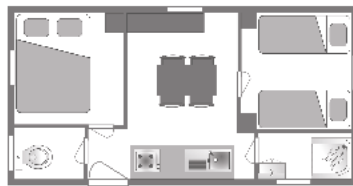

Mobile home Comfort 3 bedrooms - 6/7 people - 32 m² excluding terrace

Age of rental:
8 to 13 years

Description:

- bedroom n°1: 1 double bed 140 x 190
- bedroom n°2: 2 single beds 90 x 190
- bedroom n°3: 2 single beds 90 x 190
- convertible 120 x 190 sofa bed (living room)
- kitchenette (refrigerator, hob (gas), extractor hood, tableware and kitchen utensils, electric coffee maker, toaster, kettle, microwave)
- shower room and separate toilet
- covered terrace
- garden furniture + 2 sunbeds

Comfort Plus Range

Cottage Comfort Plus 2 bedrooms - 4/5 people - 28 m² excluding terrace

Age of rental: 7 years

Description:

- bedroom n°1: 1 double bed 160 x 200
 - bedroom n°2: 2 single beds 90 x 190
 - convertible 120 x 190 sofa bed (living room)
 - air conditioning unit
 - kitchenette (refrigerator, hob (gas), extractor hood,
- tableware and kitchen utensils, electric coffee maker, toaster, kettle, microwave)
 - shower room and separate toilet
 - covered terrace
 - garden furniture + 2 sunbeds