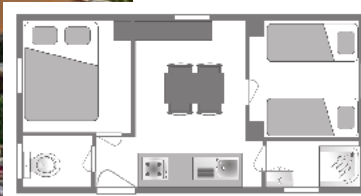

Comfort Range

Mobile home Comfort 2 bedrooms - 4/5 people - 28 m² excluding terrace

Age of rental:
6 to 13 years

Description:

- bedroom n°1: 1 double bed 140 x 190
- bedroom n°2: 2 single beds 90 x 190
- convertible 120 x 190 sofa bed (living room)
- kitchenette (refrigerator, hob (gas), extractor hood,
- tableware and kitchen utensils, electric coffee maker, toaster, kettle, microwave)
- shower room and separate toilet
- covered terrace
- garden furniture + 2 sunbeds

Mobile home Comfort 3 bedrooms - 6/7 people - 32 m² excluding terrace

Age of rental:
8 to 13 years

Description:

- bedroom n°1: 1 double bed 140 x 190
- bedroom n°2: 2 single beds 90 x 190
- bedroom n°3: 2 single beds 90 x 190
- convertible 120 x 190 sofa bed (living room)
- kitchenette (refrigerator, hob (gas), extractor hood, tableware and kitchen utensils, electric coffee maker, toaster, kettle, microwave)
- shower room and separate toilet
- covered terrace
- garden furniture + 2 sunbeds