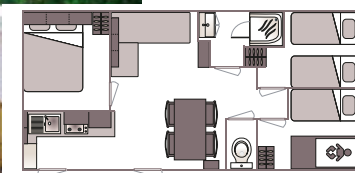

Cottage Comfort 3 bed. - 6 people - 32 m²

Age of rental: 4 years