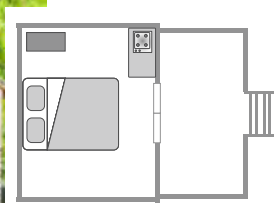

Nature Range

View the
'book smart'
page

Ti Lodge - 2 people - 13 m² Accommodation **without sanitary facilities** or **water supply**

Age of rental: 9 years

Description:

- bedroom n°1: 1 double bed 140 x 190
- 1 kitchenette (refrigerator, hotplate, crockery and kitchen utensils, electric coffee maker, microwave oven)